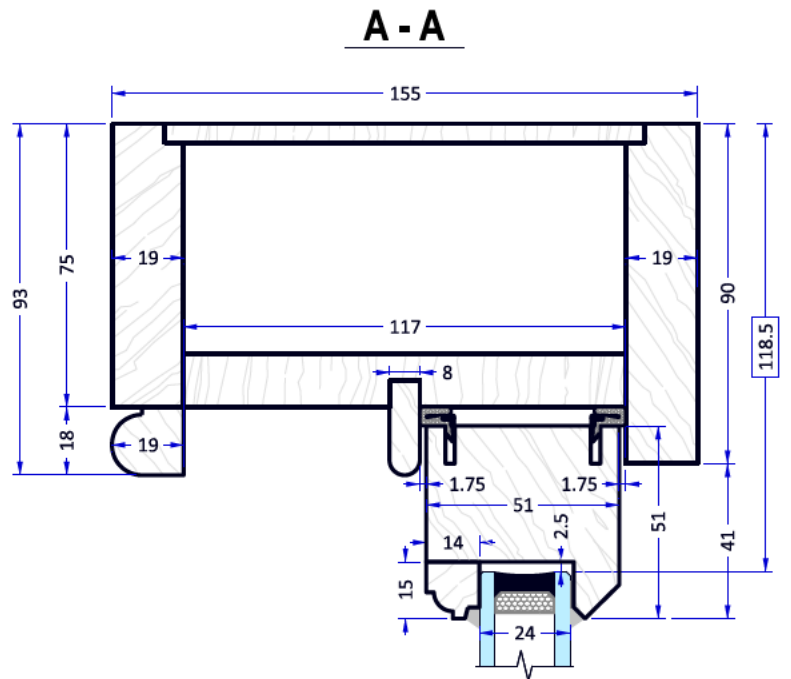

### B - B

Scale		Date		155 mm. Sash Window Cords & weights Sill 50 mm.	Page	Pages
1 : 2	-	2017 02-16	rew. 4			

View from outside

Option 3  
No groove

Option 2  
Groove for ■  
Type B

Option 1  
Groove for ■  
Type A

Scale		Date		155 mm. Sash Window Cords & weights Sill 50 mm.	Page	Pages
1 : 2	-	2017 02-16	rew. 2			

View from outside

**A - A**

Scale	Date	Page	Pages
1 : 2	2017 02-16	rew. 3	155 mm. Double Sash Window Cords & weights Sill 50 mm.

Scale	Date	Page	Pages
1 : 2	2017 02-17	rew. 2	155mm. Triple Sash box with fixed sides Cords & weights Sill 50 mm.