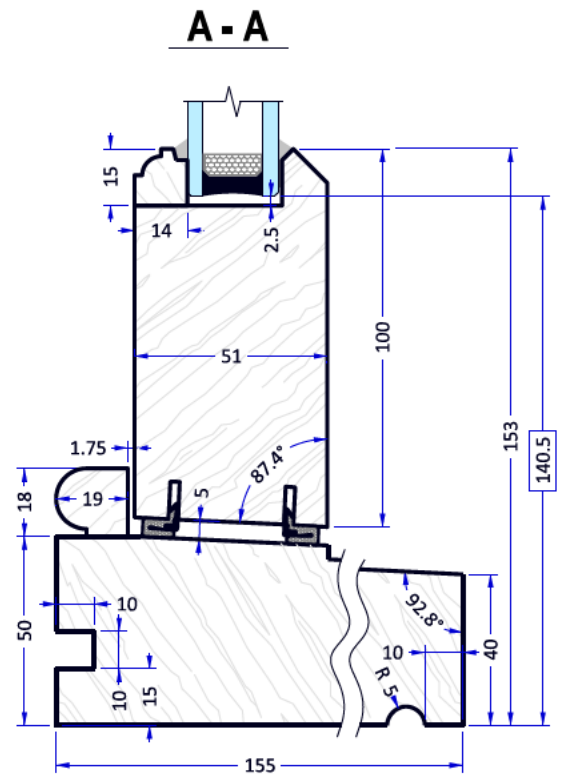

### B - B

Scale		Date		155 mm. Sash Window Cords & weights Sill 50 mm.	Page	Pages
1 : 2	-	2017 02-16	rew. 4			

View from outside

Option 3  
No groove

Option 2  
Groove for ■  
Type B

Option 1  
Groove for ■  
Type A

Scale		Date		155 mm. Sash Window Cords & weights Sill 50 mm.	Page	Pages
1 : 2	-	2017 02-16	rew. 2			

View from outside

**A - A**

Scale	Date	Page	Pages
1 : 2	2017 02-16	rew. 3	155 mm. Double Sash Window Cords & weights Sill 50 mm.

Scale	Date	Page	Pages
1 : 2	2017 02-17	rew. 2	155mm. Triple Sash box with fixed sides Cords & weights Sill 50 mm.