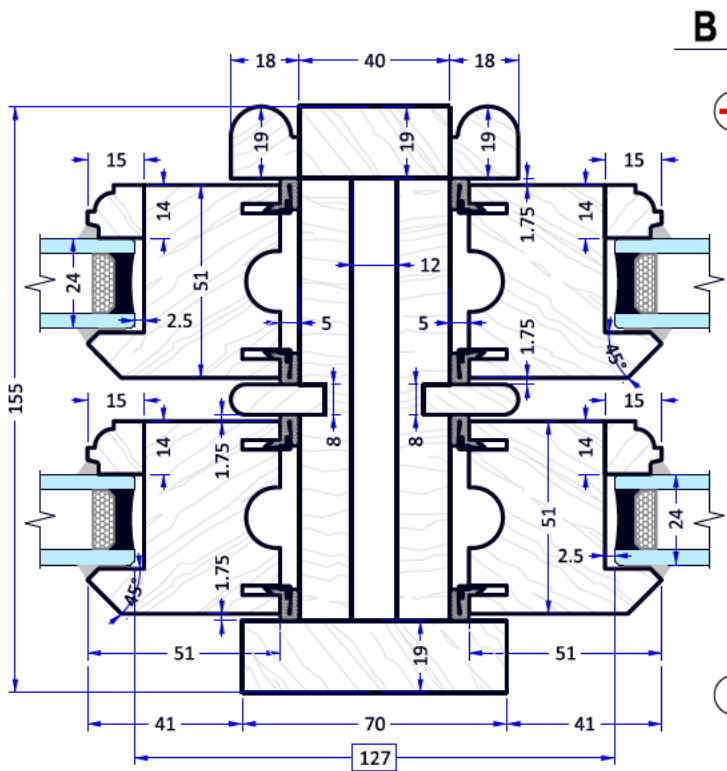

### B - B

Scale		Date		155 mm. Sash Window Cords & weights Sill 50 mm.	Page	Pages
1 : 2	-	2017 02-16	rew. 4			

View from outside

Option 3  
No groove

Option 2  
Groove for ■  
Type B

Option 1  
Groove for ■  
Type A

Scale		Date		155 mm. Sash Window Cords & weights Sill 50 mm.	Page	Pages
1 : 2	-	2017 02-16	rew. 2			

View from outside

**A - A**

Scale	Date	Page	Pages
1 : 2	2017 02-16	rew. 3	155 mm. Double Sash Window Cords & weights Sill 50 mm.

Scale	Date	Page	Pages
1 : 2	2017 02-17	rew. 2	155mm. Triple Sash box with fixed sides Cords & weights Sill 50 mm.