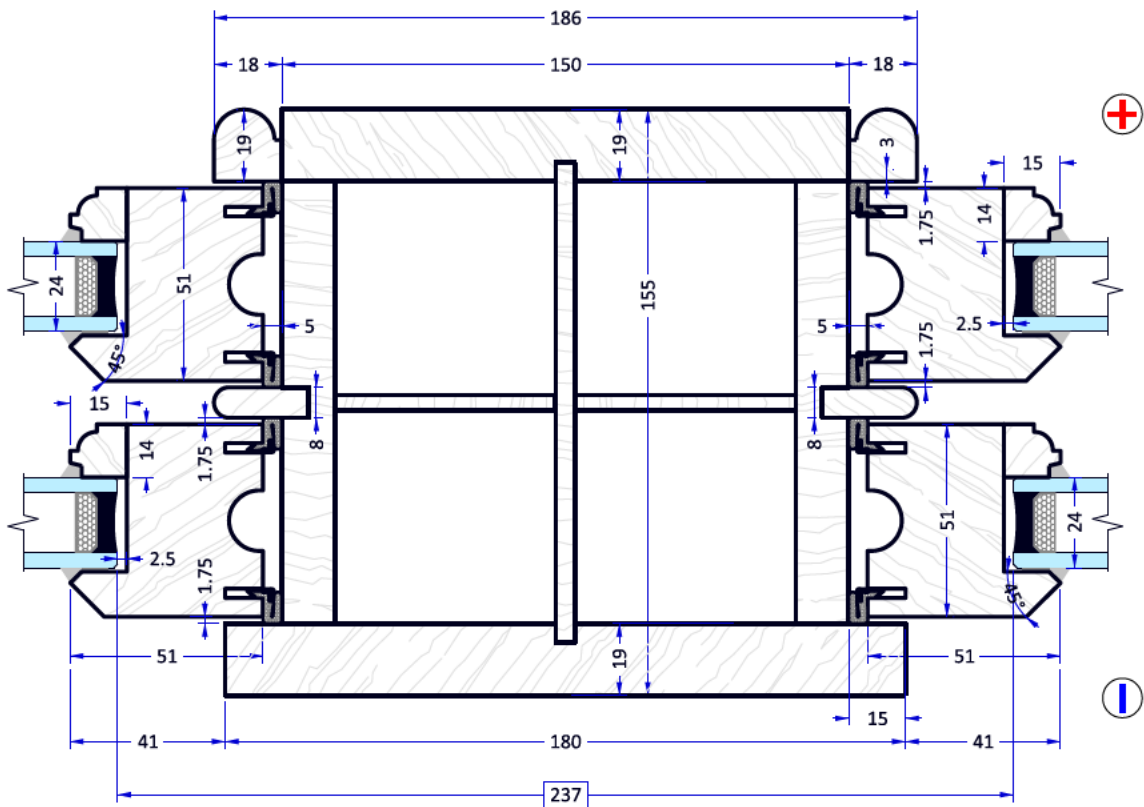

### B - B

Scale		Date		155 mm. Sash Window Cords & weights Sill 50 mm.	Page	Pages
1 : 2	-	2017 02-16	rew. 4			

View from outside

Option 3  
No groove

Option 2  
Groove for ■  
Type B

Option 1  
Groove for ■  
Type A

Scale		Date		155 mm. Sash Window Cords & weights Sill 50 mm.	Page	Pages
1 : 2	-	2017 02-16	rew. 2			

View from outside

**A - A**

Scale	Date	Page	Pages
1 : 2	2017 02-16	rew. 3	155 mm. Double Sash Window Cords & weights Sill 50 mm.

Scale	Date	Page	Pages
1 : 2	2017 02-17	rew. 2	155mm. Triple Sash box with fixed sides Cords & weights Sill 50 mm.