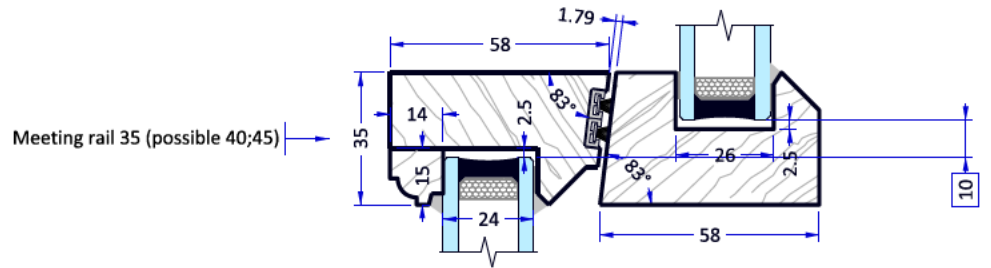

### B - B

Scale		Date		155 mm. Sash Window Cords & weights Sill 50 mm.	Page	Pages
1 : 2	-	2017 02-16	rew. 4			

View from outside

Option 3  
No groove

Option 2  
Groove for ■  
Type B

Option 1  
Groove for ■  
Type A

Scale		Date		155 mm. Sash Window Cords & weights Sill 50 mm.	Page	Pages
1 : 2	-	2017 02-16	rew. 2			

View from outside

**A - A**

Scale	Date	Page	Pages
1 : 2	2017 02-16	rew. 3	155 mm. Double Sash Window Cords & weights Sill 50 mm.

Scale	Date	Page	Pages
1 : 2	2017 02-17	rew. 2	155mm. Triple Sash box with fixed sides Cords & weights Sill 50 mm.