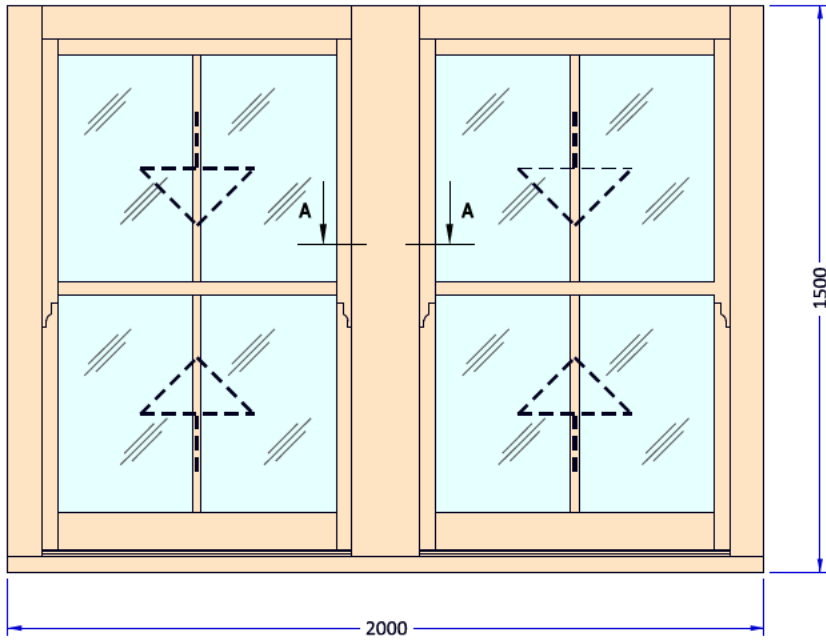

### B - B

Scale		Date		155 mm. Sash Window Cords & weights Sill 50 mm.	Page	Pages
1 : 2	-	2017 02-16	rew. 4			

View from outside

Option 3  
No groove

Option 2  
Groove for ■  
Type B

Option 1  
Groove for ■  
Type A

Scale		Date		155 mm. Sash Window Cords & weights Sill 50 mm.	Page	Pages
1 : 2	-	2017 02-16	rew. 2			

View from outside

**A - A**

Scale	Date	Page	Pages
1 : 2	2017 02-16	rew. 3	155 mm. Double Sash Window Cords & weights Sill 50 mm.

Scale	Date	Page	Pages
1 : 2	2017 02-17	rew. 2	155mm. Triple Sash box with fixed sides Cords & weights Sill 50 mm.