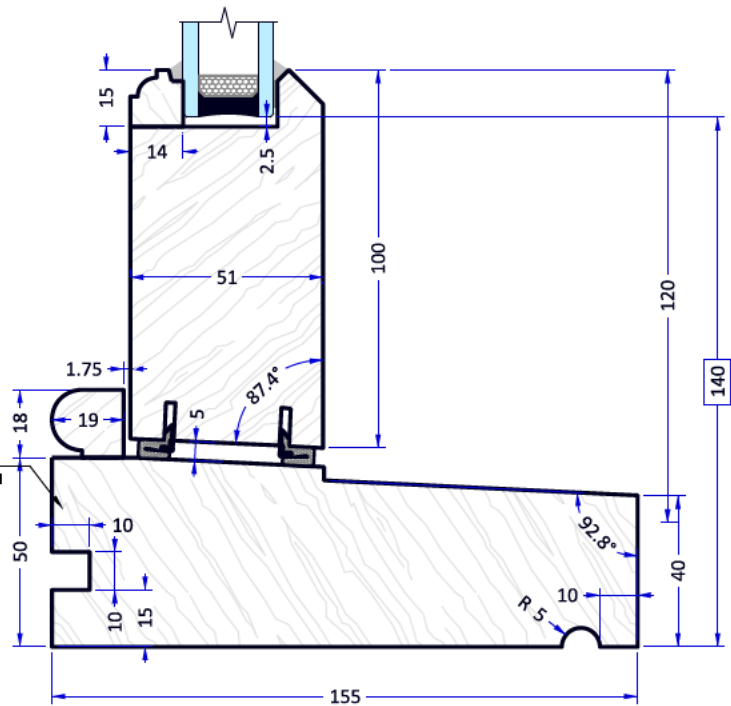

### B - B

Scale		Date		155 mm. Sash Window Cords & weights Sill 50 mm.	Page	Pages
1 : 2	-	2017 02-16	rew. 4			

View from outside

Option 3  
No groove

Option 2  
Groove for ■  
Type B

Option 1  
Groove for ■  
Type A

Scale		Date		155 mm. Sash Window Cords & weights Sill 50 mm.	Page	Pages
1 : 2	-	2017 02-16	rew. 2			

View from outside

**A - A**

Scale	Date	Page	Pages
1 : 2	2017 02-16	rew. 3	155 mm. Double Sash Window Cords & weights Sill 50 mm.

Scale	Date	Page	Pages
1 : 2	2017 02-17	rew. 2	155mm. Triple Sash box with fixed sides Cords & weights Sill 50 mm.