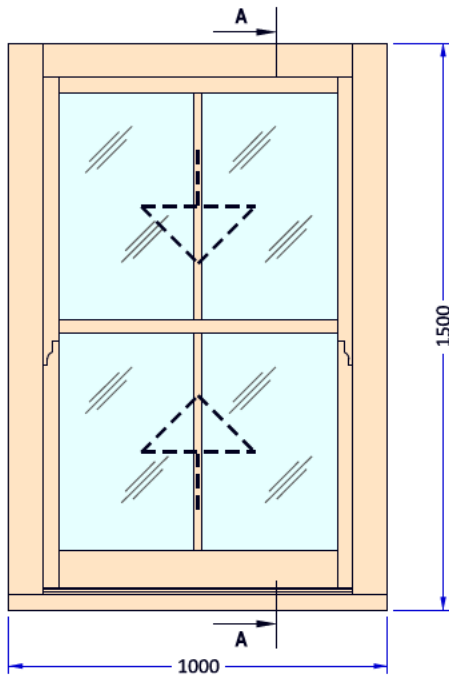

### B - B

Scale		Date		155 mm. Sash Window Cords & weights Sill 50 mm.	Page	Pages
1 : 2	-	2017 02-16	rew. 4			

View from outside

Option 3  
No groove

Option 2  
Groove for ■  
Type B

Option 1  
Groove for ■  
Type A

Scale		Date		155 mm. Sash Window Cords & weights Sill 50 mm.	Page	Pages
1 : 2	-	2017 02-16	rew. 2			

View from outside

**A - A**

Scale	Date	Page	Pages
1 : 2	2017 02-16	rew. 3	155 mm. Double Sash Window Cords & weights Sill 50 mm.

Scale	Date	Page	Pages
1 : 2	2017 02-17	rew. 2	155mm. Triple Sash box with fixed sides Cords & weights Sill 50 mm.