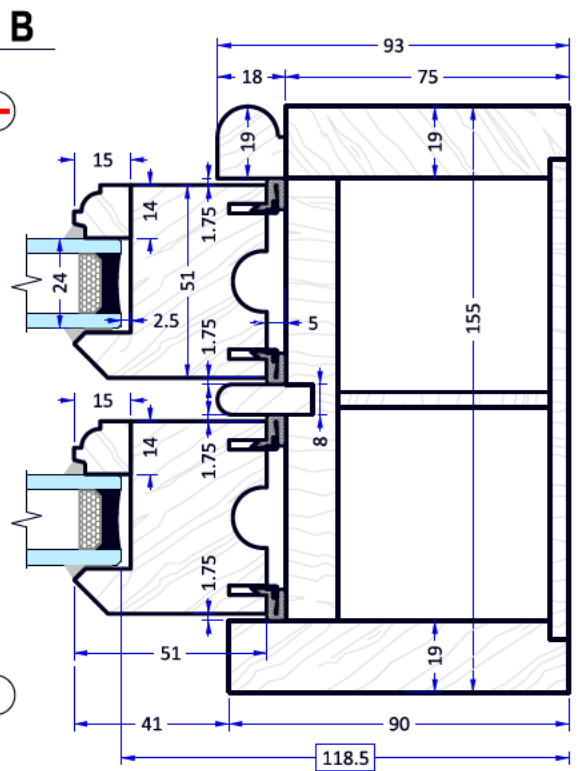

### B - B

Scale		Date		155 mm. Sash Window Cords & weights Sill 50 mm.	Page	Pages
1 : 2	-	2017 02-16	rew. 4			

View from outside

Option 3  
No groove

Option 2  
Groove for ■  
Type B

Option 1  
Groove for ■  
Type A

Scale		Date		155 mm. Sash Window Cords & weights Sill 50 mm.	Page	Pages
1 : 2	-	2017 02-16	rew. 2			

View from outside

**A - A**

Scale	Date	Page	Pages
1 : 2	2017 02-16	rew. 3	155 mm. Double Sash Window Cords & weights Sill 50 mm.

Scale	Date	Page	Pages
1 : 2	2017 02-17	rew. 2	155mm. Triple Sash box with fixed sides Cords & weights Sill 50 mm.