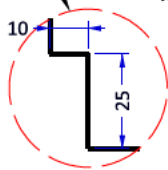

### B - B

Scale		Date		155 mm. Sash Window Cords & weights Sill 50 mm.	Page	Pages
1 : 2	-	2017 02-16	rew. 4			

View from outside

Option 3  
No groove

Option 2  
Groove for ■  
Type B

Option 1  
Groove for ■  
Type A

Scale		Date		155 mm. Sash Window Cords & weights Sill 50 mm.	Page	Pages
1 : 2	-	2017 02-16	rew. 2			

View from outside

**A - A**

Scale	Date	Page	Pages
1 : 2	2017 02-16	rew. 3	155 mm. Double Sash Window Cords & weights Sill 50 mm.

Scale	Date	Page	Pages
1 : 2	2017 02-17	rew. 2	155mm. Triple Sash box with fixed sides Cords & weights Sill 50 mm.