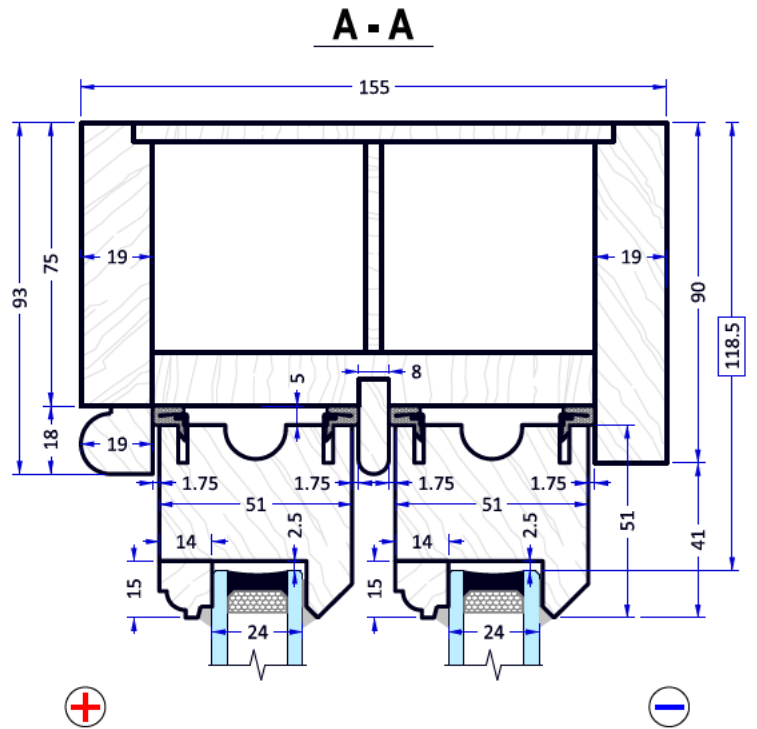

### B - B

Scale		Date		155 mm. Sash Window Cords & weights Sill 50 mm.	Page	Pages
1 : 2	-	2017 02-16	rew. 4			

View from outside

Option 3  
No groove

Option 2  
Groove for ■  
Type B

Option 1  
Groove for ■  
Type A

Scale		Date		155 mm. Sash Window Cords & weights Sill 50 mm.	Page	Pages
1 : 2	-	2017 02-16	rew. 2			

View from outside

**A - A**

Scale	Date	Page	Pages
1 : 2	2017 02-16	rew. 3	155 mm. Double Sash Window Cords & weights Sill 50 mm.

Scale	Date	Page	Pages
1 : 2	2017 02-17	rew. 2	155mm. Triple Sash box with fixed sides Cords & weights Sill 50 mm.