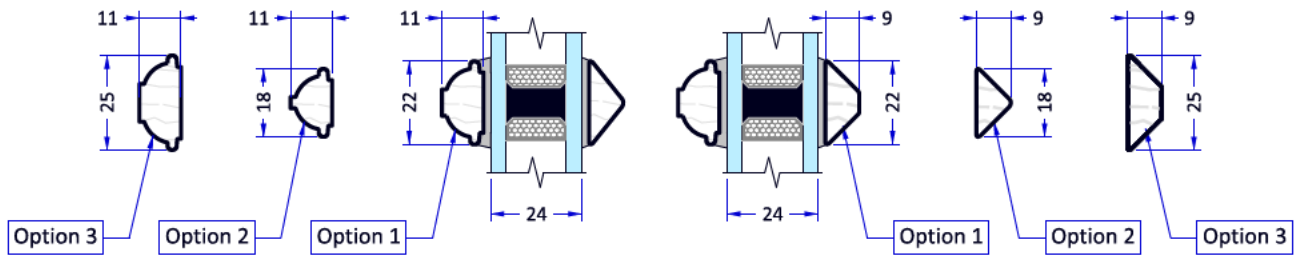

### B - B

Scale		Date		155 mm. Sash Window Cords & weights Sill 50 mm.	Page	Pages
1 : 2	-	2017 02-16	rew. 4			

View from outside

Option 3  
No groove

Option 2  
Groove for ■  
Type B

Option 1  
Groove for ■  
Type A

Scale		Date		155 mm. Sash Window Cords & weights Sill 50 mm.	Page	Pages
1 : 2	-	2017 02-16	rew. 2			

View from outside

**A - A**

Scale	Date	Page	Pages
1 : 2	2017 02-16	rew. 3	155 mm. Double Sash Window Cords & weights Sill 50 mm.

Scale	Date	Page	Pages
1 : 2	2017 02-17	rew. 2	155mm. Triple Sash box with fixed sides Cords & weights Sill 50 mm.