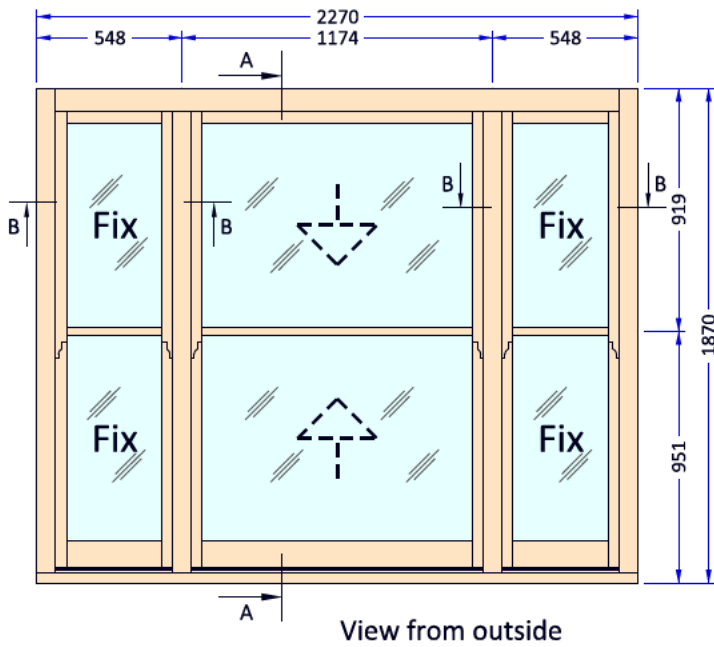

### B - B

Scale		Date		155 mm. Sash Window Cords & weights Sill 50 mm.	Page	Pages
1 : 2	-	2017 02-16	rew. 4			

View from outside

Option 3  
No groove

Option 2  
Groove for ■  
Type B

Option 1  
Groove for ■  
Type A

Scale		Date		155 mm. Sash Window Cords & weights Sill 50 mm.	Page	Pages
1 : 2	-	2017 02-16	rew. 2			

View from outside

**A - A**

Scale	Date	Page	Pages
1 : 2	2017 02-16	rew. 3	155 mm. Double Sash Window Cords & weights Sill 50 mm.

Scale	Date	Page	Pages
1 : 2	2017 02-17	rew. 2	155mm. Triple Sash box with fixed sides Cords & weights Sill 50 mm.